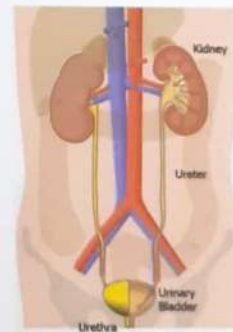

200 ml.

URI PASS

Syrup

Useful in : Kidney Stone, Alkalizer & Renal Problem

Main Ingredients

Pasanbhed, Kulthi, Gokhru, Varun, Yav Shatavri, Giloy, Trapush, Ananash, Sheetal Chini

PACK

200 ml.